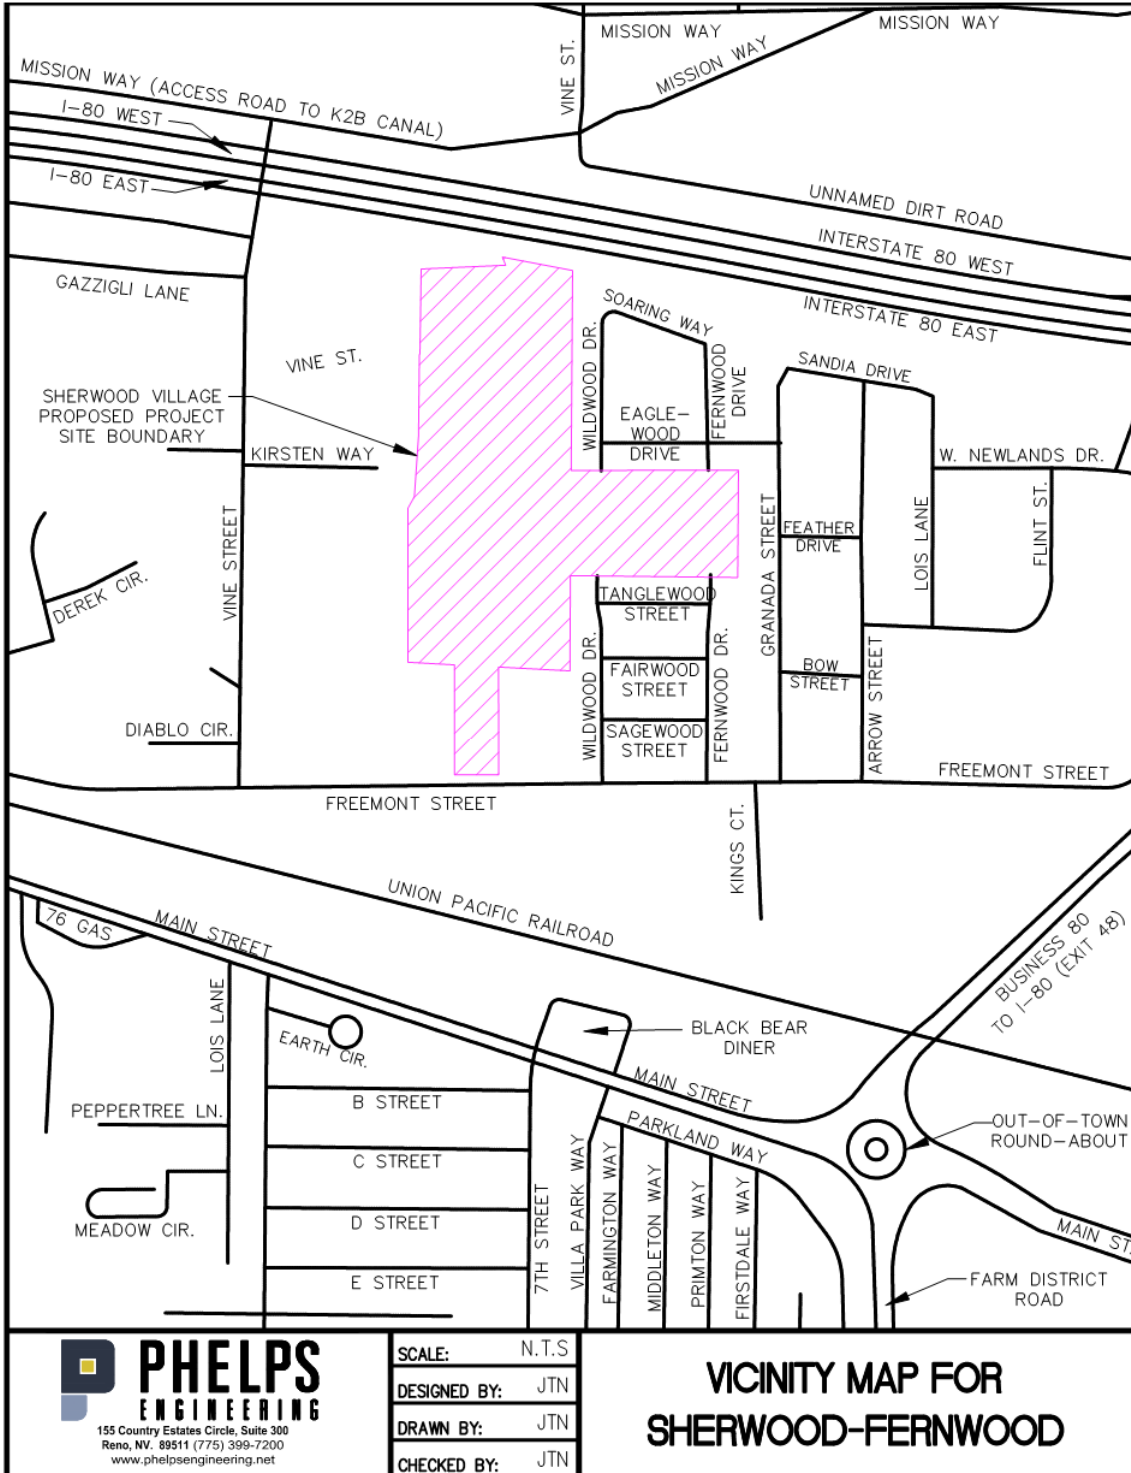

VICINITY MAP

PHELPS
ENGINEERING
155 Country Estates Circle, Suite 300
Reno, NV. 89511 (775) 399-7200
www.phelpsengineering.net

SCALE: N.T.S.
DESIGNED BY: JTN
DRAWN BY: JTN
CHECKED BY: JTN

VICINITY MAP FOR
SHERWOOD-FERNWOOD