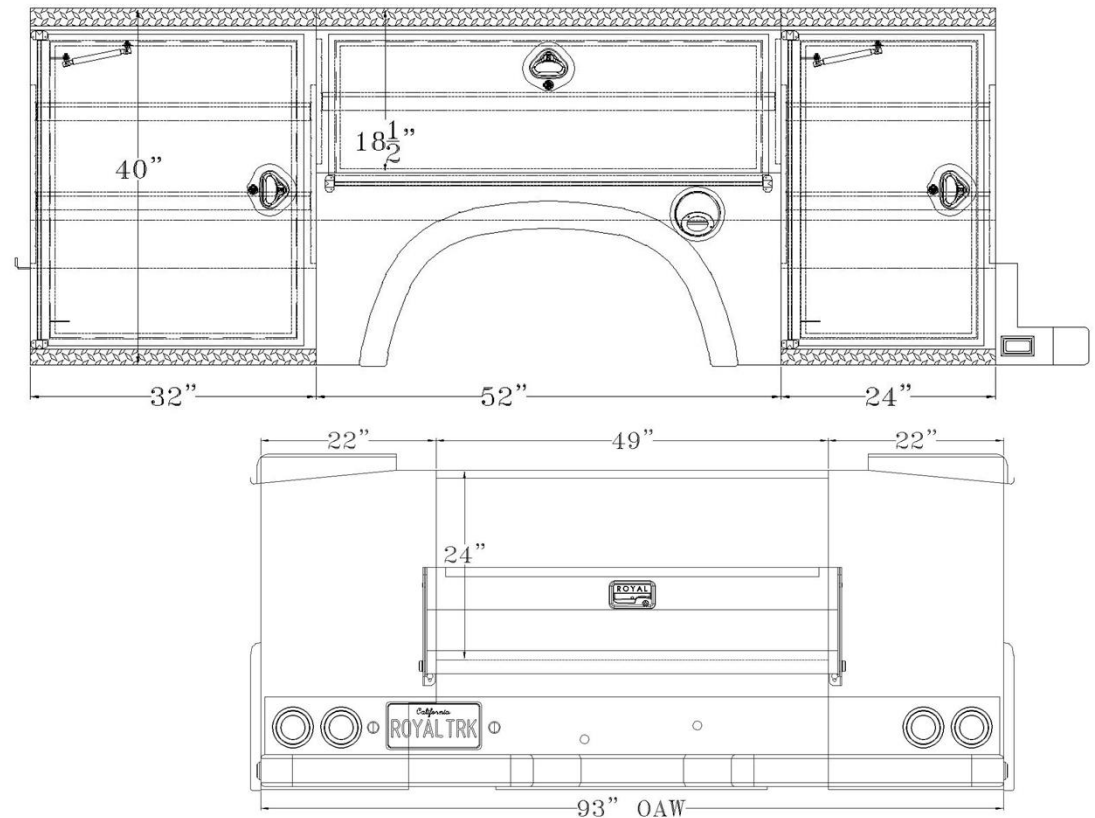

9' DRW SERVICE UTILITY BODY

For 60" CA DRW Chassis

- Full Width Shelf up to 22"
- Ready for Dual Rear Wheel Chassis
- Designed for Storage Capacity and the Ability to Carry Heavy Loads
- Complete Offering of Royal Accessories
- Ideal for:
GM , Ford, and Ram