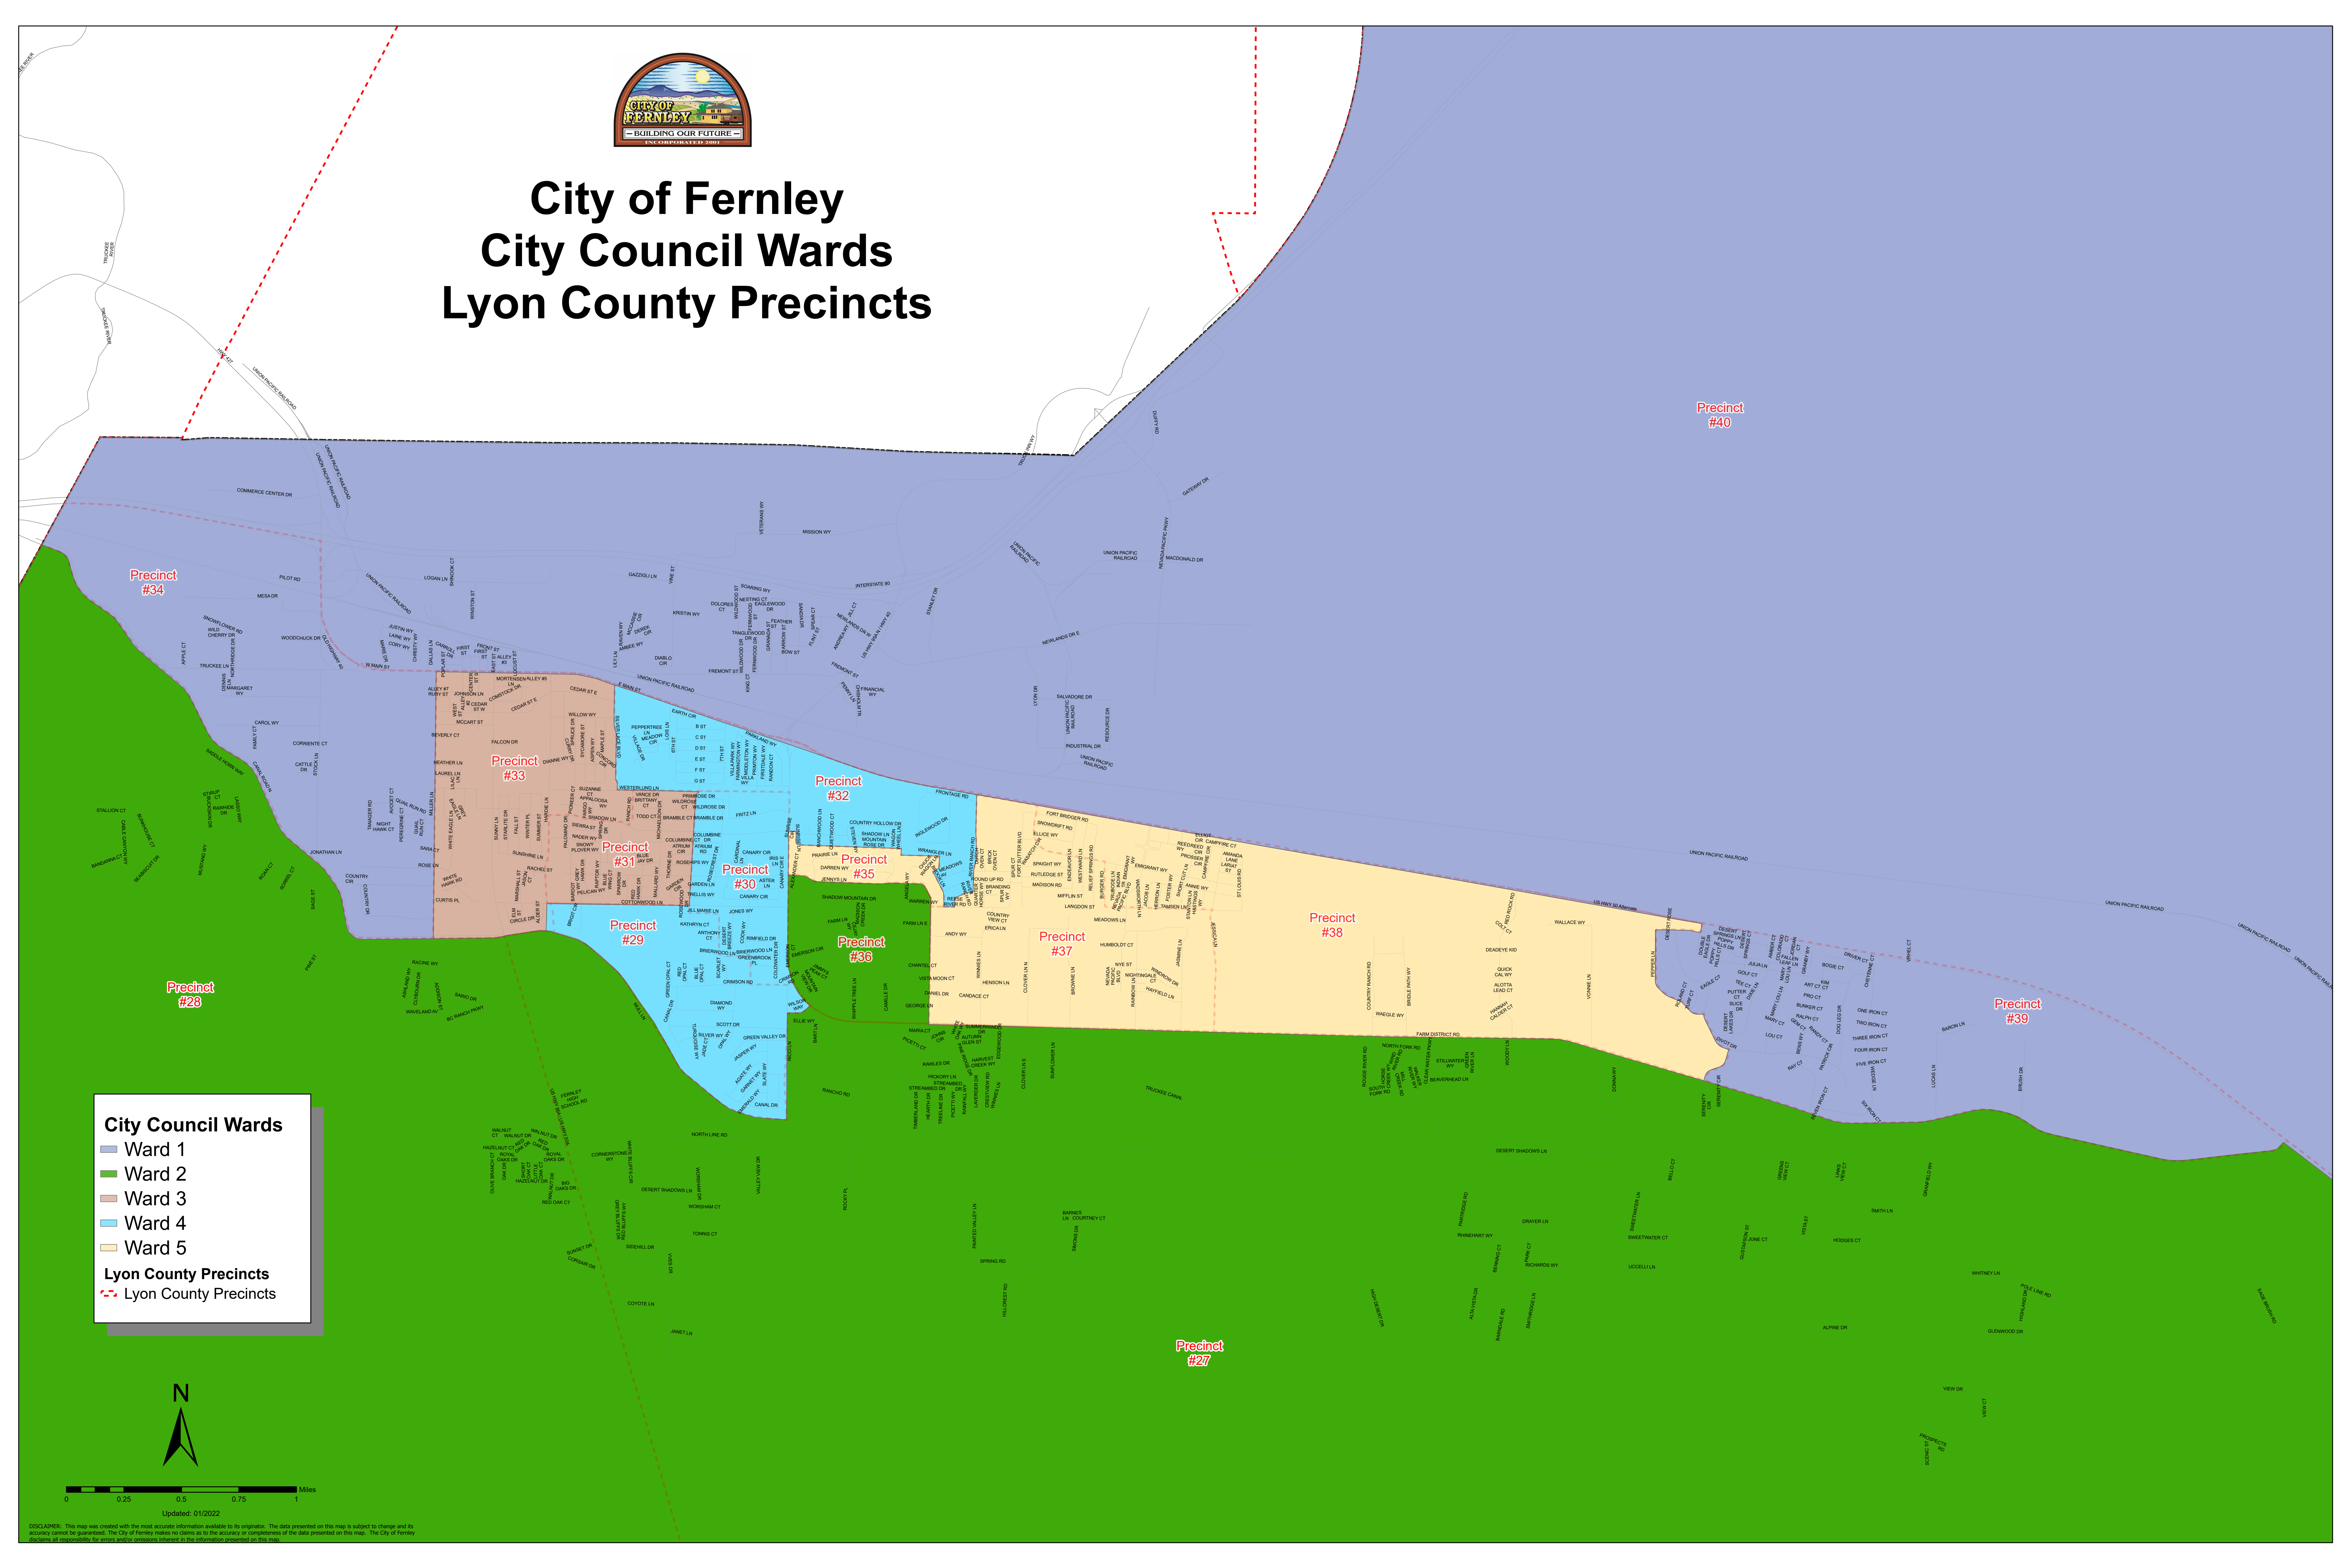

City of Fernley City Council Wards Lyon County Precincts

City Council Wards

- Ward 1
- Ward 2
- Ward 3
- Ward 4
- Ward 5

Lyon County Precincts

- Lyon County Precincts

0 0.25 0.5 0.75 1 Miles

Updated: 01/2022